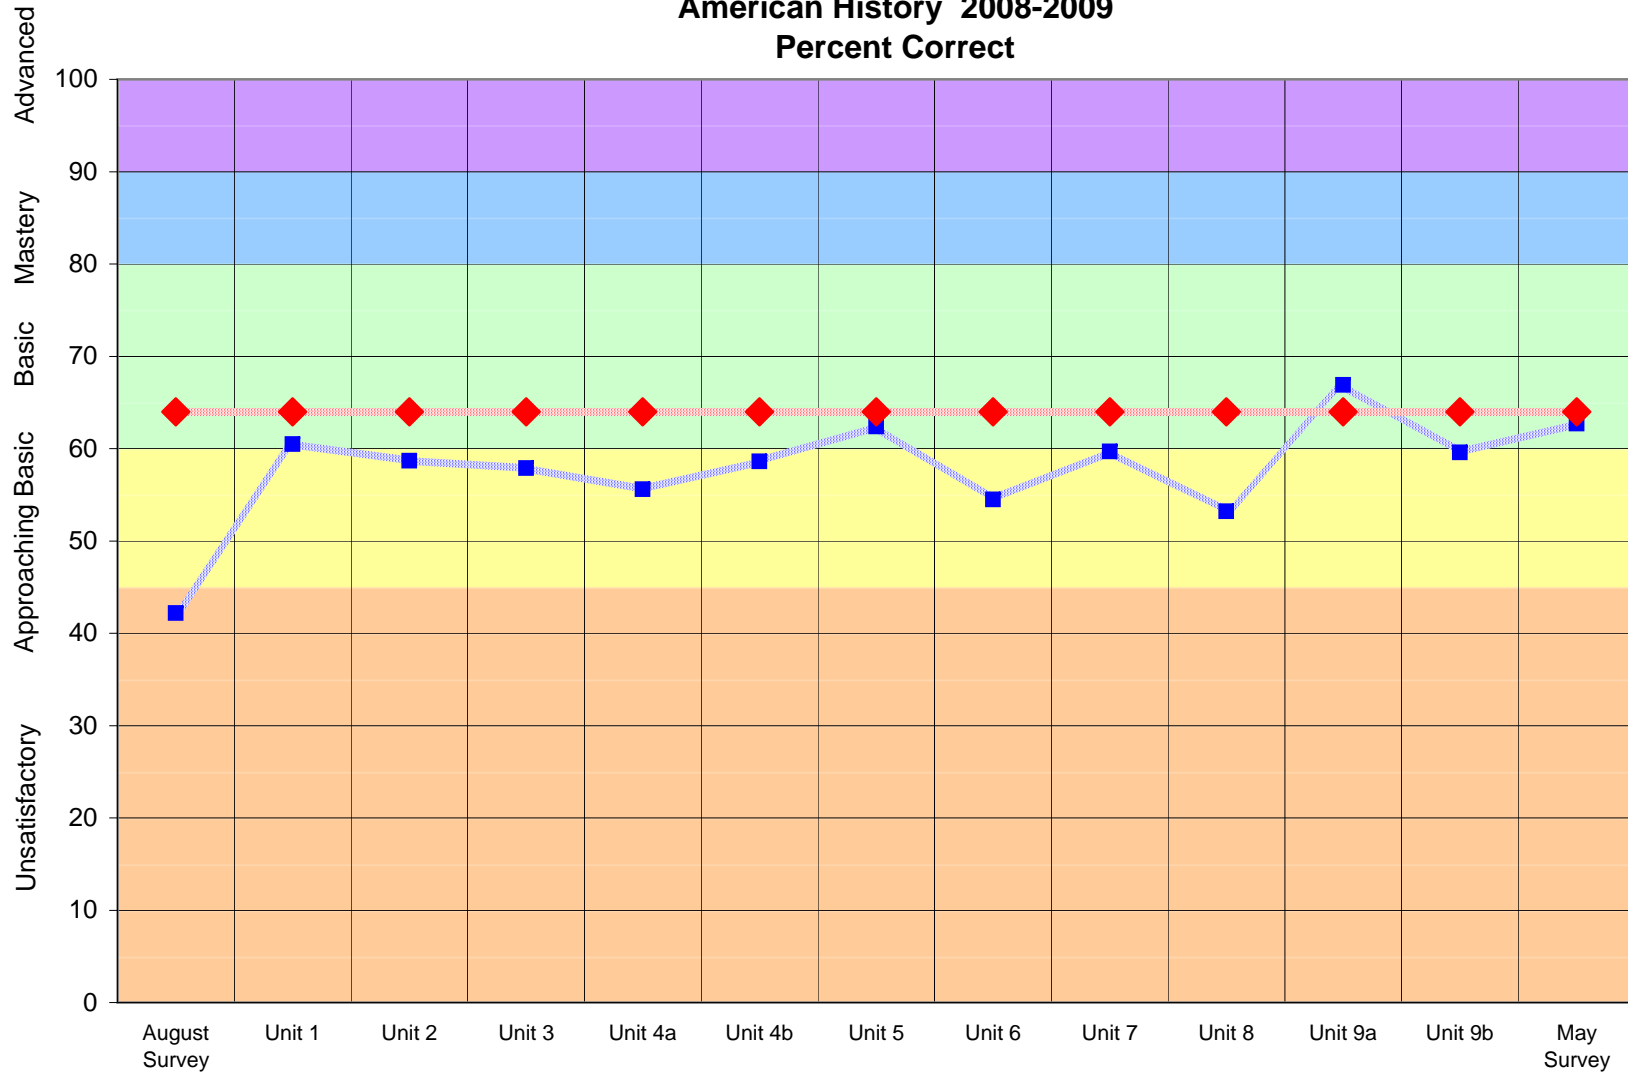

**Social Studies Benchmark Assessments
American History 2008-2009
Percent Correct**

■ Am History Benchmark Tests ◆ GEE